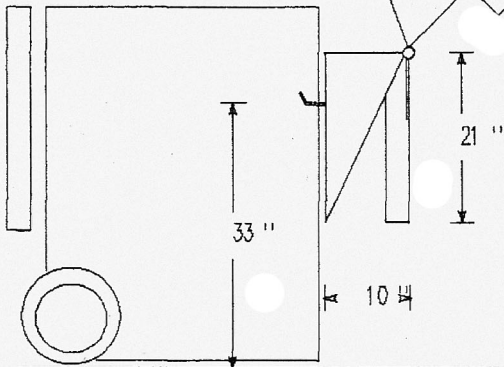

Part No: M-DBB-600
BIG BOSS

SIDE VIEW

FRONT VIEW

16"

Holtz Industries, Inc
200 S. Terrace Court
Newark, OH 43055
Toll Free: 1-800-535-0104