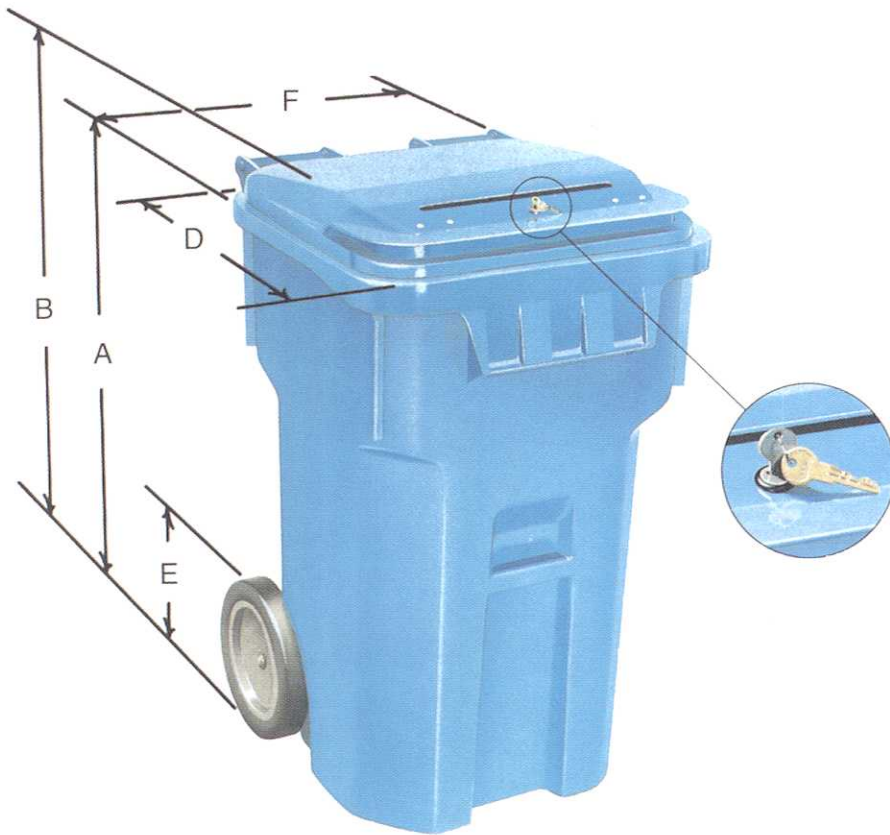

YOU CAN TRUST OTTO TO PROTECT YOUR SENSITIVE DOCUMENTS

- ◆ The safe way to dispose of your sensitive documents – simply slide them into the slot of the security cart.
- ◆ Every OTTO security cart features a universal locking system.
- ◆ Injection molded construction for durability and added security.
- ◆ Compact size makes it easy to maneuver and store.
- ◆ Oversized 12" rubber wheels for easy rolling.
- ◆ Compatible with the OTTO-Mated self contained dock dump system.
- ◆ Other office recycling options are available.

MSD Cart Product Specifications

	A	B	C	D	E					
Unit	Cart Body Height	Overall Height	Overall Width	Overall Depth	Wheel Diameter	Assembly Weight	Capacity	Max Load Rating	Min. Wall Thickness-Base	Min. Wall Thickness-Lid
MSD-32	36.25" 920.75mm	38.50" 977.90mm	18.88" 479.55mm	22.50" 571.50mm	7.88" 200.00mm	27 lbs 12.2kg	32.0 gal 120.0 liters	150 lbs 68.0kg	0.145" 3.68mm	0.130" 3.30mm
MSD-68	39.50" 1000.30mm	42.12" 1069.85mm	25.25" 641.35mm	26.38" 670.05mm	11.75" 300.00mm	42 lbs 19.1kg	68.0 gal 260.0 liters	220 lbs 99.8kg	0.175" 4.45mm	0.130" 3.30mm
MSD-95	43.25" 1098.55mm	46.50" 1181.10mm	26.38" 670.05mm	33.62" 853.95mm	11.75" 300.00mm	49 lbs 22.2kg	95.0 gal 360.0 liters	300 lbs 136.0kg	0.175" 4.45mm	0.130" 3.30mm

NOTE: Standard paper openings in lids for MSD-68 and MSD-95 are 1-1/4"x12" and 1/2"x14". Standard paper opening in lid for MSD-32 is 1-1/4"x12".
U.S. Patent No. 5,088,750 and 4,765,503